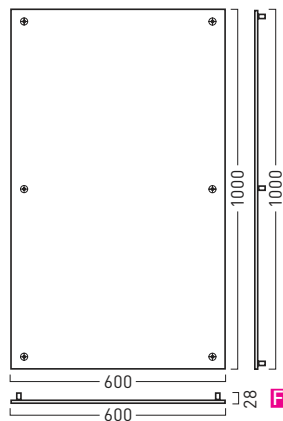

27

28

**200 x 330 mm** The Cristallo flag-mount sign needs no words to express itself. With utmost clarity. Available in two formats.

**700 x 120 mm** Right or left? With the Cristallo information wall-board you can't lose your way.

**12**

**Desk stand**

**13**

M 1:10

**Wall signs**

**17/14** (1/2 plates)

**18/15** (1/2 plates)

**19/16** (1/2 plates)

M 1:20

**Direction boards**

**20/23**

**21/24**

**22/25**

M 1:20

**Information boards**

**26** (wall)

**27** (ceiling)

M 1:10