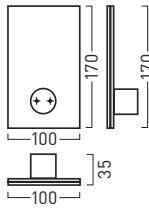

▷ | Garderobe  
Toilette

**23** 400 x 600 mm With the Cristallo direction wall-board you see your way immediately. In various sizes, depending on the number of your destinations.

**1** 100 x 100 mm Information with understatement. The Cristallo door sign with two stainless steel mounts.

**CRISTALLO**

**Door signs**

**1**

**2**

**3/4** (2/4 mounts)

**5/6** (2/4 mounts)

M 1:10

**Door signs**

**7**

**8**

**9** (Edition)

**10** (Edition)

M 1:10

**Door sign**

**11** (Edition)

**Desk stand**