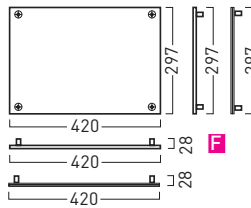

▷ | Garderobe  
Toilette

**23** 400 x 600 mm With the Cristallo direction wall-board you see your way immediately. In various sizes, depending on the number of your destinations.

**1** 100 x 100 mm Information with understatement. The Cristallo door sign with two stainless steel mounts.

**12**

**Desk stand**

**13**

M 1:10

**Wall signs**

**17/14** (1/2 plates)

**18/15** (1/2 plates)

**19/16** (1/2 plates)

M 1:20

**Direction boards**

**20/23**

**21/24**

**22/25**

M 1:20

**Information boards**

**26** (wall)