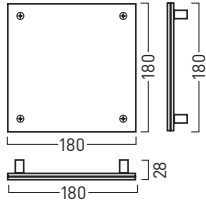

CRISTALLO

Door signs

1

2

3/4 (2/4 mounts)

5/6 (2/4 mounts)

M 1:10

Door signs

7

8

9 (Edition)

10 (Edition)

M 1:10

Door sign

11 (Edition)

Desk stand

12

Desk stand

13

M 1:10

Wall signs

17/14 (1/2 plates)

18/15 (1/2 plates)

19/16 (1/2 plates)

M 1:20

Direction boards

20/23

21/24

22/25

M 1:20

Information boards

26 (wall)

27 (ceiling)

M 1:10