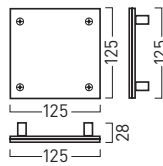

▷ | Garderobe  
Toilette

**23** 400 x 600 mm With the Cristallo direction wall-board you see your way immediately. In various sizes, depending on the number of your destinations.

**1** 100 x 100 mm Information with understatement. The Cristallo door sign with two stainless steel mounts.

**CRISTALLO**

**Door signs**

**1**

**2**

**3/4** (2/4 mounts)

**5/6** (2/4 mounts)

M 1:10

**Door signs**