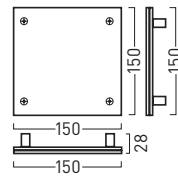

▷ | Garderobe  
Toilette

**23** 400 x 600 mm With the Cristallo direction wall-board you see your way immediately. In various sizes, depending on the number of your destinations.

**1** 100 x 100 mm Information with understatement. The Cristallo door sign with two stainless steel mounts.

**CRISTALLO**

**Door signs**

**1**

**2**

**3/4** (2/4 mounts)

**5/6** (2/4 mounts)

M 1:10

**Door signs**