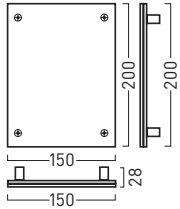

Door signs

7