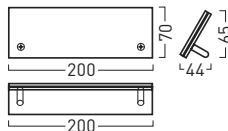

Desk stand

13