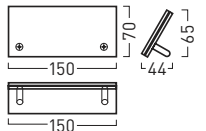

Desk stand

12