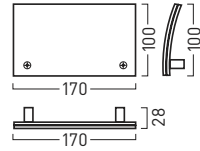

10 (Edition)