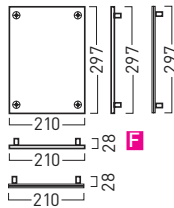

▷ | Garderobe  
Toilette

**23** 400 x 600 mm With the Cristallo direction wall-board you see your way immediately. In various sizes, depending on the number of your destinations.

**1** 100 x 100 mm Information with understatement. The Cristallo door sign with two stainless steel mounts.

**CRISTALLO**

**Door signs**

**1**

**2**

**3/4** (2/4 mounts)

**5/6** (2/4 mounts)

M 1:10

**Door signs**

**12**

**Desk stand**

**13**

M 1:10

**Wall signs**

**17/14** (1/2 plates)

**18/15** (1/2 plates)

**19/16** (1/2 plates)

M 1:20

**Direction boards**

**20/23**

**21/24**

**22/25**

M 1:20

**Information boards**

**26** (wall)