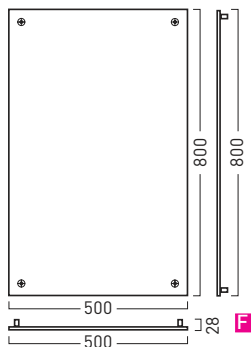

27

28

**200 x 330 mm** The Cristallo flag-mount sign needs no words to express itself. With utmost clarity. Available in two formats.

**700 x 120 mm** Right or left? With the Cristallo information wall-board you can't lose your way.

**CRISTALLO**

**Door signs**

**1**

**2**

**3/4** (2/4 mounts)

**5/6** (2/4 mounts)

M 1:10

**Door signs**

**12**

**Desk stand**

**13**

M 1:10

**Wall signs**

**17/14** (1/2 plates)

**18/15** (1/2 plates)

**19/16** (1/2 plates)

M 1:20

**Direction boards**

**20/23**

**21/24**

**22/25**

M 1:20

**Information boards**

**26** (wall)